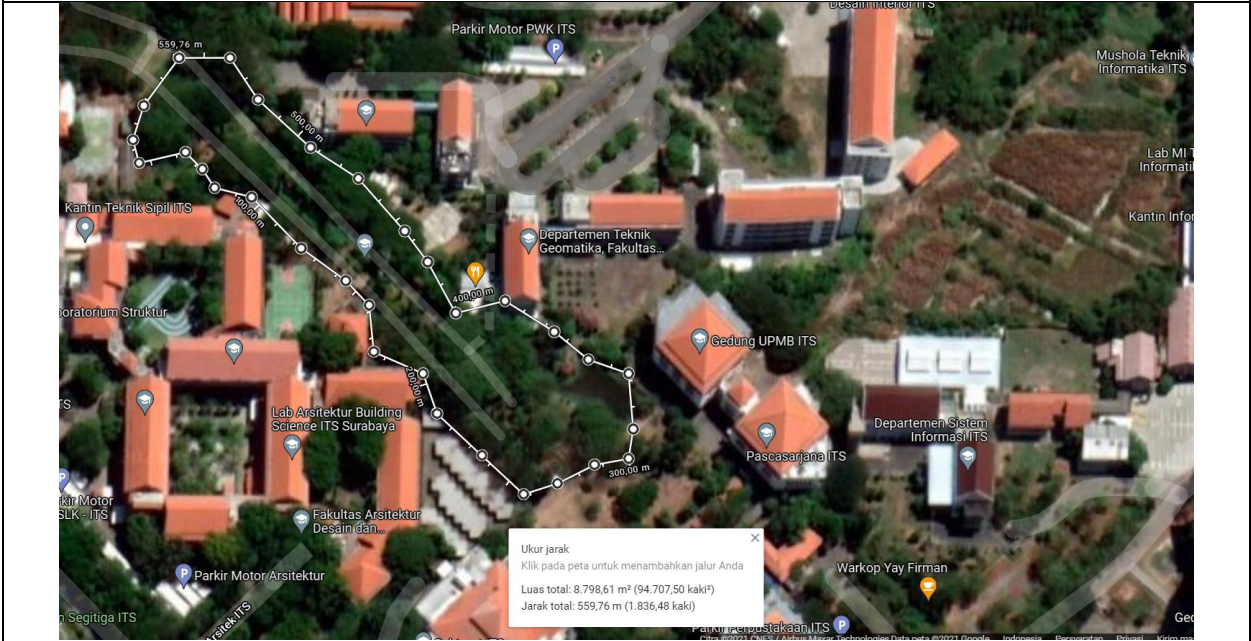

A. ITS memiliki area kampus berupa hutan dengan fungsi konservasi

Peta Topografi ITS

B. Kawasan Hutan di Kampus ITS

Peta Hutan Kampus ITS
(Gebang dan Stadion ITS)

Peta Hutan Kampus ITS
(Bundaran ITS)

Peta Hutan Kampus ITS
(Asrama ITS)

Peta Hutan Kampus ITS
(Belakang Teknik Lingkungan-Teknik Sipil)

Peta Hutan Kampus ITS
(Teknik Informatika)

Hutan Kampus Bundaran ITS

Hutan Kampus Stadion ITS

Hutan Kampus Asrama ITS

Hutan Kampus Belakang GOR ITS

Lokasi hutan yang lebat ada di Bunderan ITS, gerbang utama ITS, belakang Departemen Teknik Lingkungan, Arsitektur, Asrama ITS dan ITS Buncitan.

Hutan Kampus ITS yang terletak di dekat Bunderan ITS

Hutan Kampus ITS yang terletak di dekat gerbang utama ITS

Hutan Kampus ITS yang terletak di belakang Departemen Teknik Lingkungan

Hutan Kampus ITS yang terletak di belakang Departemen Arsitektur

Hutan Kampus ITS yang terletak di dekat Asrama ITS

Hutan Kampus ITS yang terletak di area ITS Buncitan