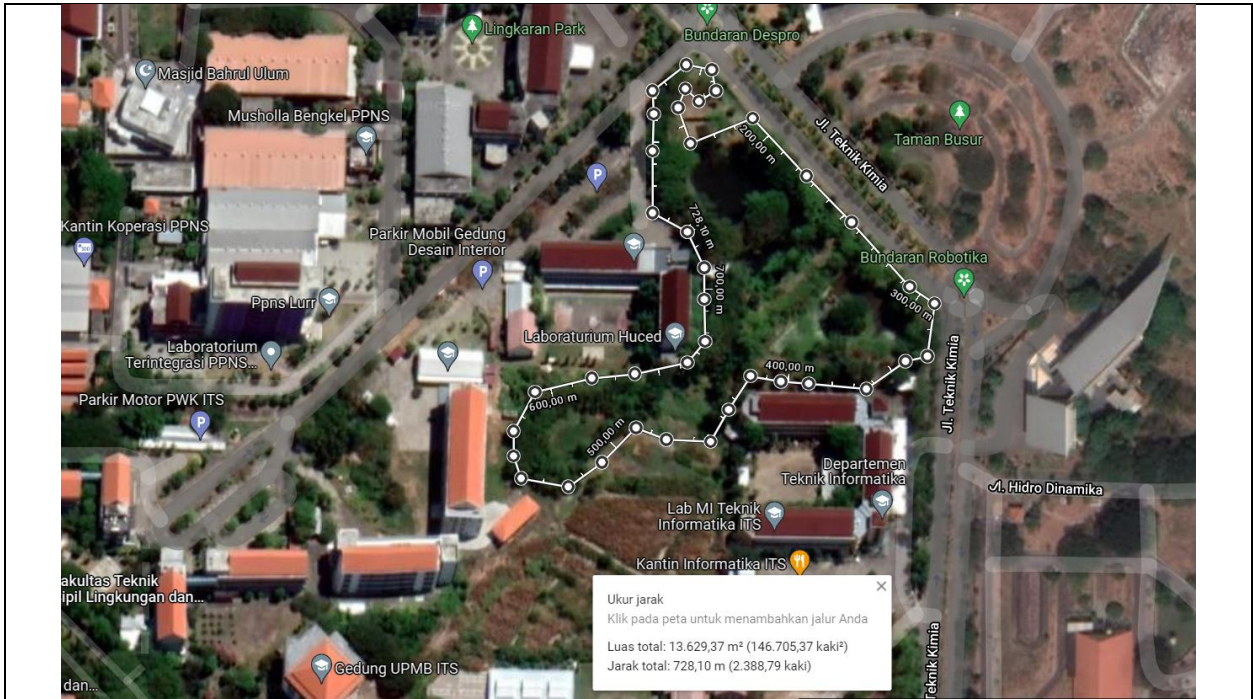

A. ITS memiliki area kampus berupa hutan dengan fungsi konservasi

Peta Topografi ITS

B. Kawasan Hutan di Kampus ITS

Peta Hutan Kampus ITS
(Gebang dan Stadion ITS)

Peta Hutan Kampus ITS
(Bundaran ITS)

Peta Hutan Kampus ITS
(Asrama ITS)

Peta Hutan Kampus ITS
(Belakang Teknik Lingkungan-Teknik Sipil)

Peta Hutan Kampus ITS
(Teknik Informatika)

Hutan Kampus Bundaran ITS

Hutan Kampus Stadion ITS

Hutan Kampus Asrama ITS

Hutan Kampus Belakang GOR ITS

Lokasi hutan yang lebat ada di Bunderan ITS, gerbang utama ITS, belakang Departemen Teknik Lingkungan, Arsitektur, Asrama ITS dan ITS Buncitan.

Hutan Kampus ITS yang terletak di dekat Bunderan ITS

Hutan Kampus ITS yang terletak di dekat gerbang utama ITS

Hutan Kampus ITS yang terletak di belakang Departemen Teknik Lingkungan

Hutan Kampus ITS yang terletak di belakang Departemen Arsitektur

Hutan Kampus ITS yang terletak di dekat Asrama ITS

Hutan Kampus ITS yang terletak di area ITS Buncitan