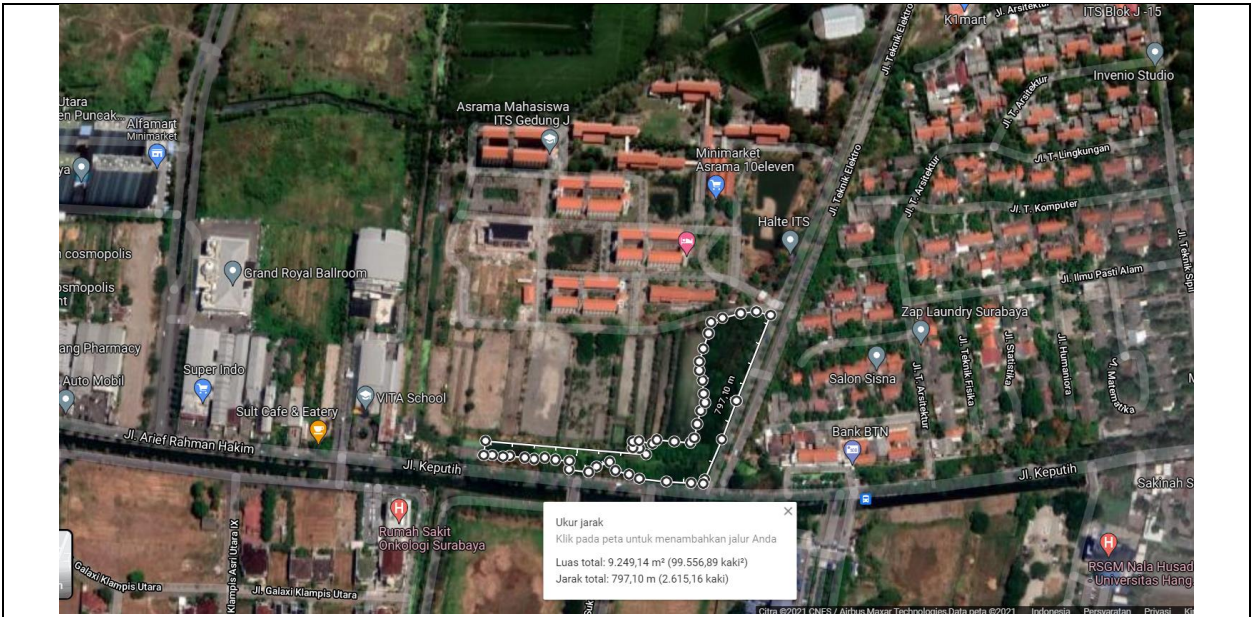

A. ITS memiliki area kampus berupa hutan dengan fungsi konservasi

Peta Topografi ITS

B. Kawasan Hutan di Kampus ITS

Peta Hutan Kampus ITS
(Gebang dan Stadion ITS)

Peta Hutan Kampus ITS
(Bundaran ITS)

Peta Hutan Kampus ITS
(Asrama ITS)

Lokasi hutan yang lebat ada di Bunderan ITS, gerbang utama ITS, belakang Departemen Teknik Lingkungan, Arsitektur, Asrama ITS dan ITS Buncitan.

Hutan Kampus ITS yang terletak di dekat Bunderan ITS

Hutan Kampus ITS yang terletak di dekat gerbang utama ITS