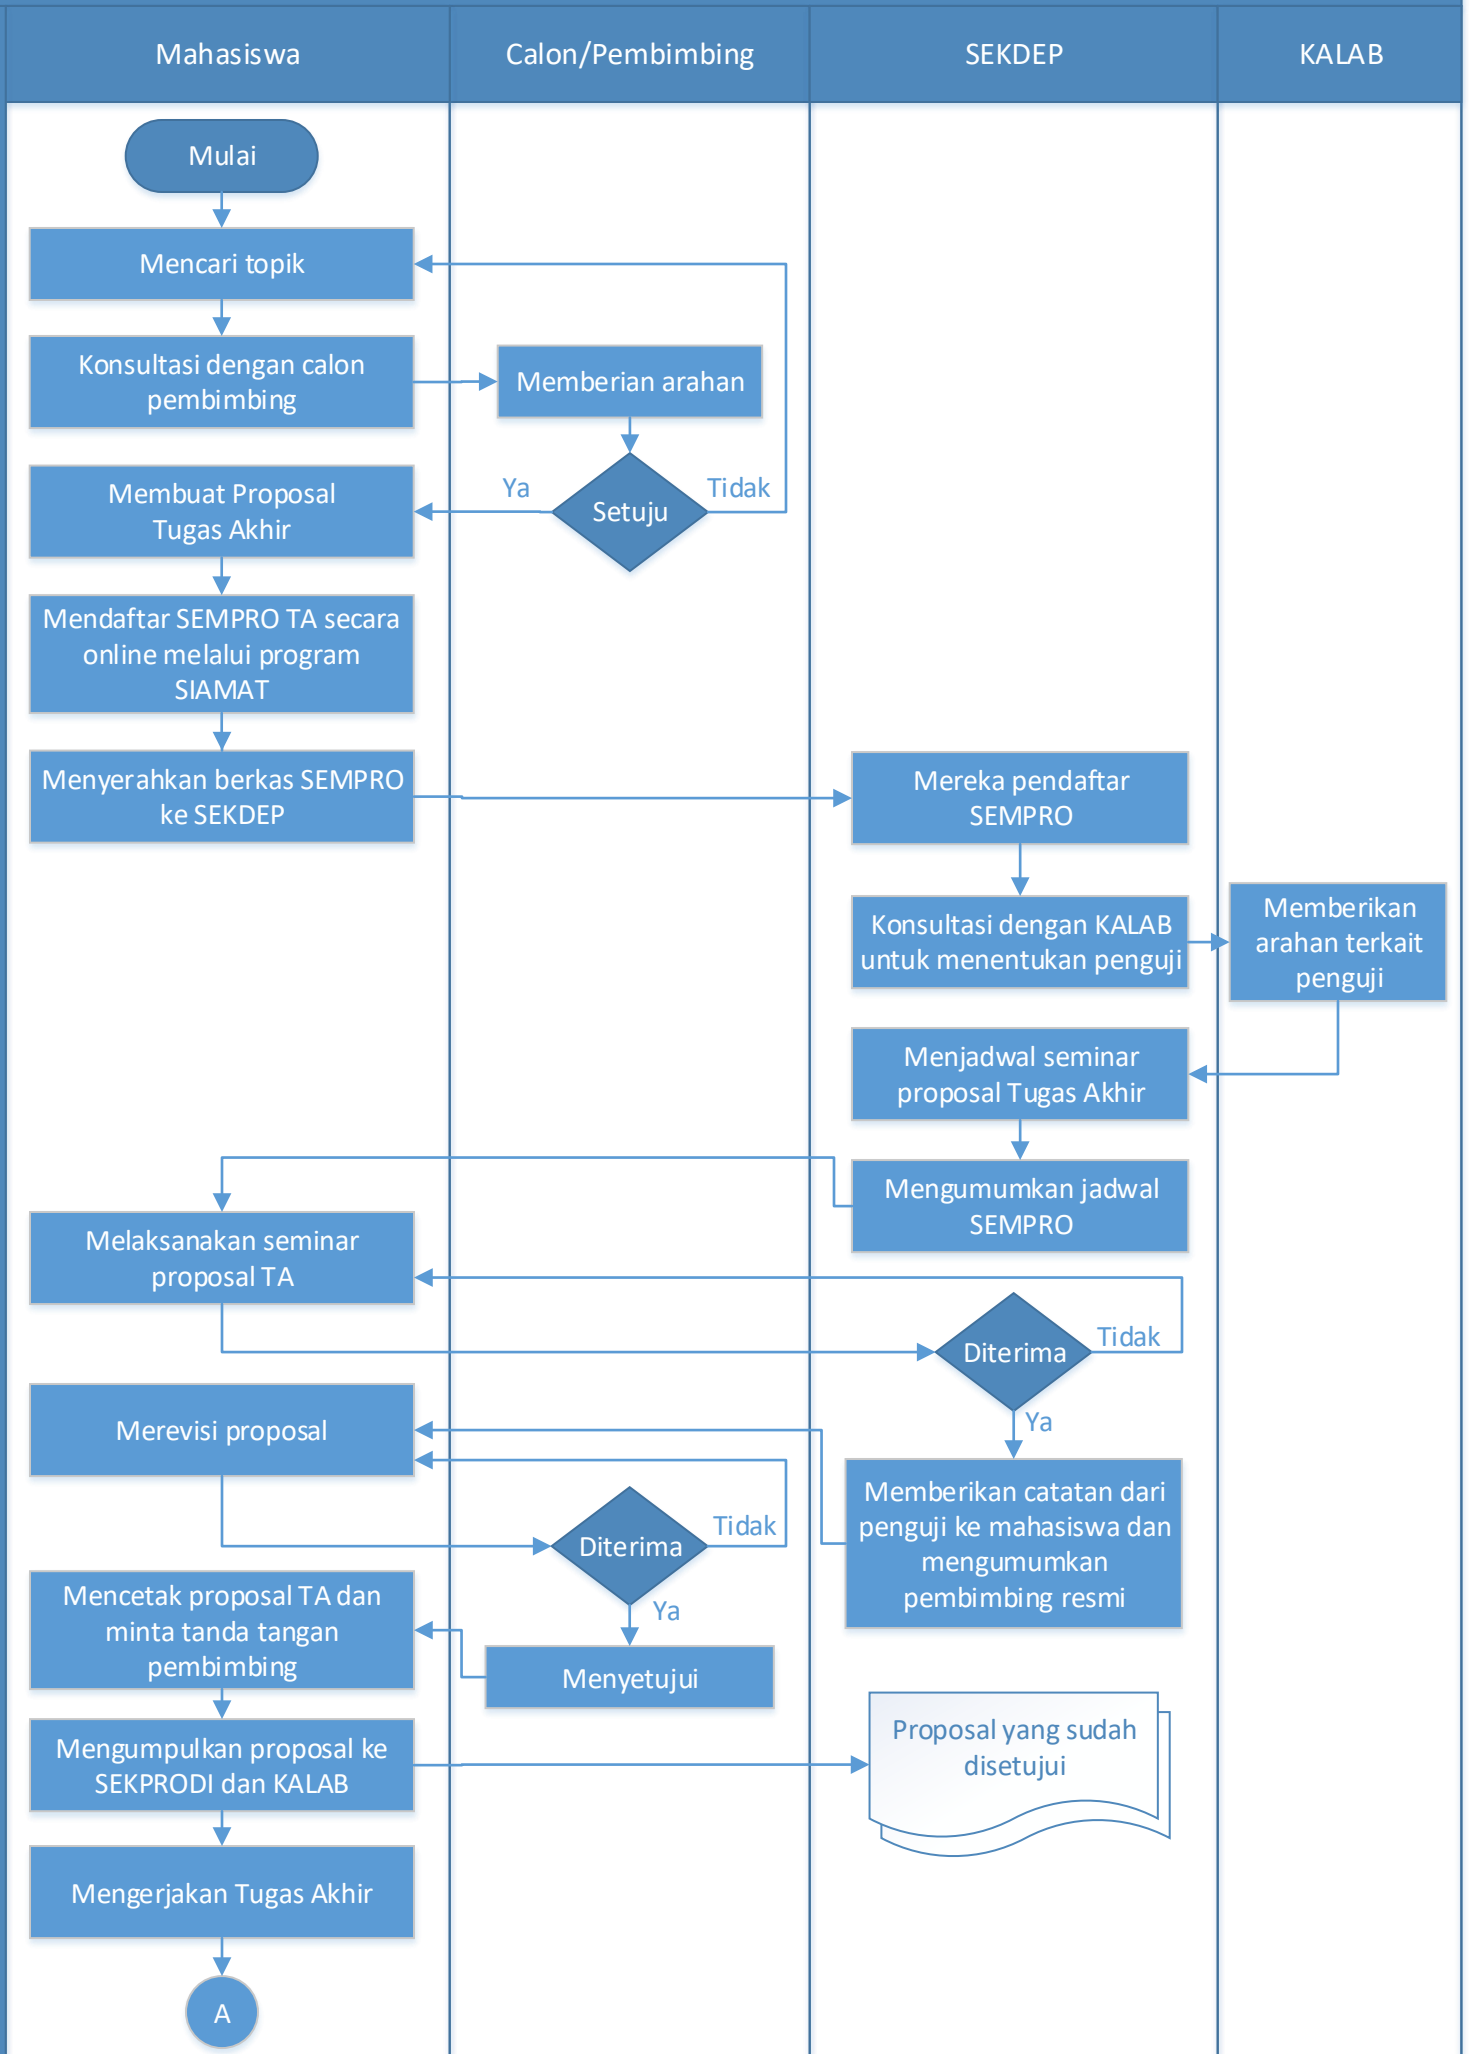

SOP Tugas Akhir (SEMPRO) Departemen Matematika ITS

SOP Tugas Akhir (SEMHAS dan UJIAN) Departemen Matematika ITS