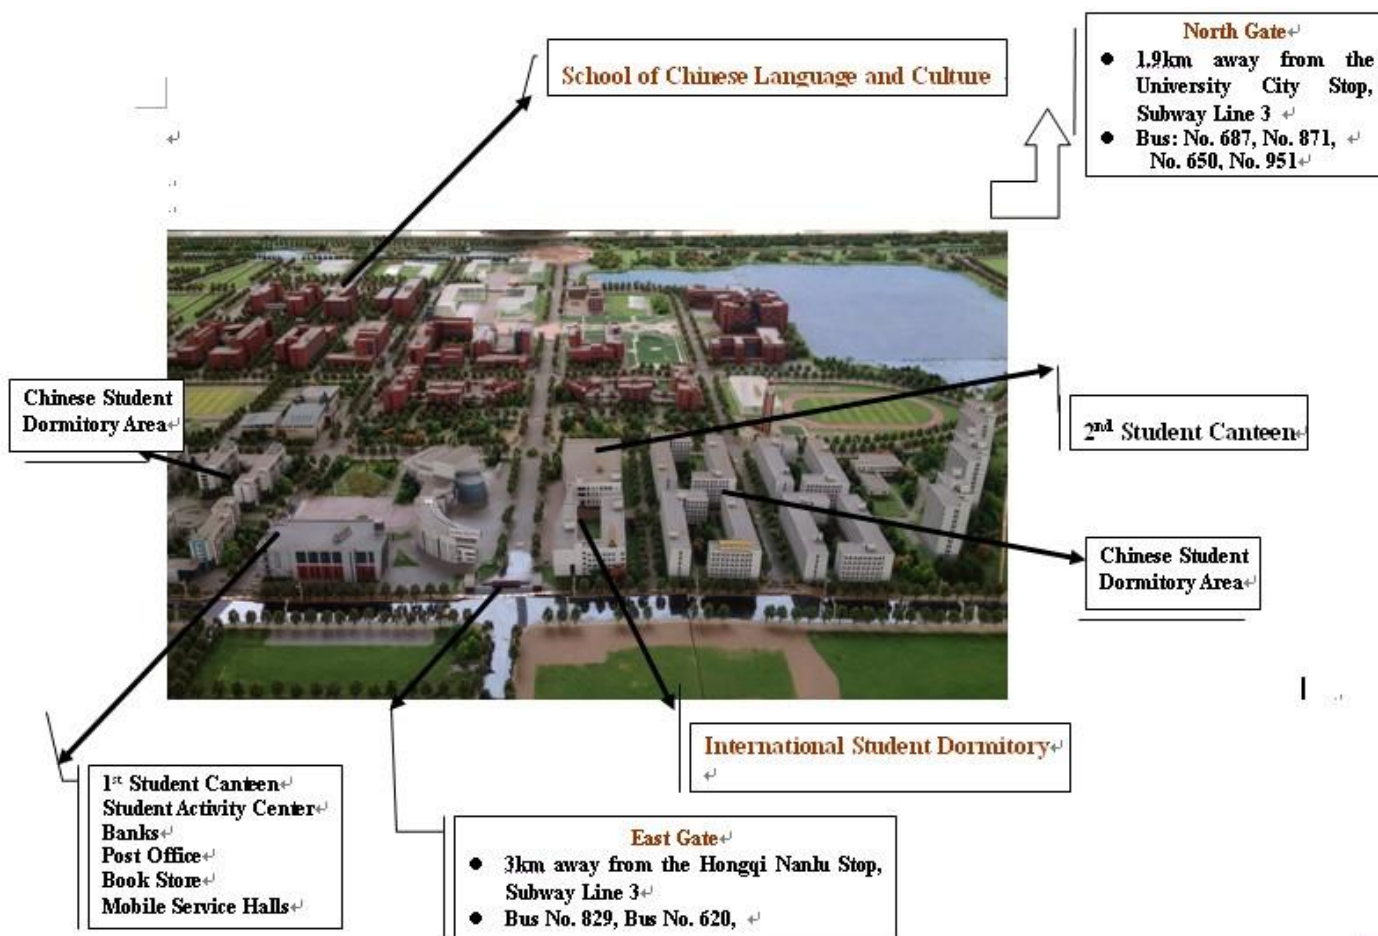

# 天津理工大学留学生宿舍简介

## BRIEF INTRODUCTION TO THE TUT INTERNATIONAL STUDENT DORMITORY

PREPARED BY SCHOOL OF CHINESE LANGUAGE AND CULTURE, TUT

Oct. 2013

### 一、地点

位于天津理工大学校园内，距东门约 100 米处。

**Location:** It is located on TUT campus, about 100 meters away from the East Gate.